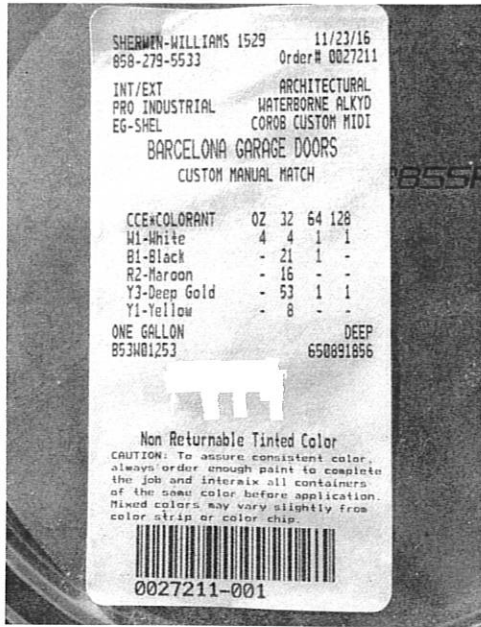

COLONY BARCELONA
PAINT FORMULAS
SHERWIN-WILLIAMS

(SPANISH BROWN)

GARAGE DOOR- Utilize "egg shell"

SHERWIN-WILLIAMS 1513 10/31/16
858-453-6260 Order# 0041988
EXTERIOR ARCHITECTURAL
A-100 LATEX
FLAT STORE FRONT COMPUTER
MATCH
CUSTOM SHER-COLOR MATCH

CCE*COLORANT OZ 32 64 128
B1-Black - 4 - 1
R2-Maroon - 1 - -
Y3-Deep Gold - 21 1 1
(EXT. STUCCO)
- ONE GALLON EXTRA WHITE
A06W00151 640389151
SIDING

(BARCELONA SAND)

EXTERIOR "FLAT" STUCCO

Non Returnable Tinted Color
CAUTION: To assure consistent color, always order enough paint to complete the job and intermix all containers of the same color before application. Mixed colors may vary slightly from color strip or color chip.